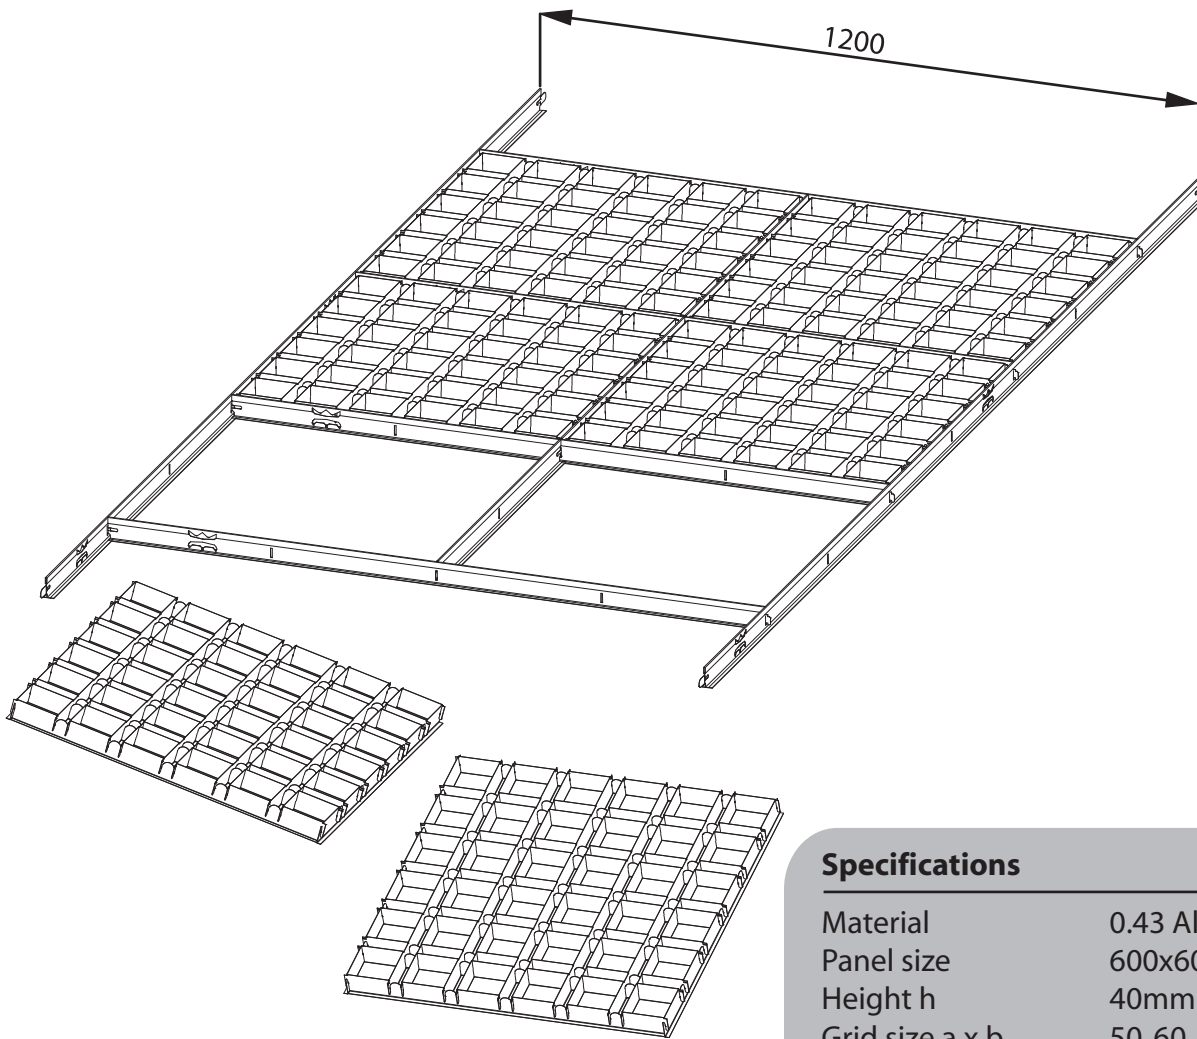

Eurogrid 15T / 24T

Specifications

Material	0.43 Alum
Panel size	600x600
Height h	40mm
Grid size a x b	50, 60, 75, 86, 100, 120, 150, 200 or 300mm
Width profile c	15 or 24mm
Standard colors	RAL9003, RAL9006 or RAL9005
Special colors	on request