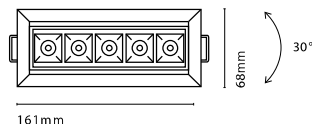

19205-
Boxet Adjustable 10 W

161mm