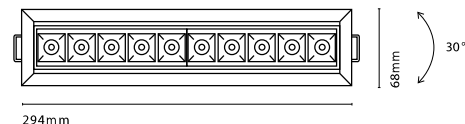

• Customization options available under request:  
Special colors (minimum units)

19205-  
Boxet Adjustable 10 W

161mm

Cut-out 154x55mm

19210-  
Boxet Adjustable 20 W

294mm

Cut-out 288x55mm

|        | Colour          | CRI/Temp.    | Angle | Led             | Dimming        | Emergency      |
|--------|-----------------|--------------|-------|-----------------|----------------|----------------|
| 19205- | 0 White         | H 90 / 2700K | 1 12° | 1 1050 lm / 10W | - On-Off       | - No Emergency |
|        | 1 Black         | E 90 / 3000K | 3 34° |                 | D Dali push    | EM Kit 1h      |
|        | W White / White | F 90 / 4000K | 4 48° |                 | B Bluetooth    |                |
|        |                 |              |       |                 | M Matter       |                |
|        | Colour          | CRI/Temp.    | Angle | Led             | Dimming        | Emergency      |
| 19210- | 0 White         | H 90 / 2700K | 1 12° | 2 2100 lm / 20W | - On-Off       | - No Emergency |
|        | 1 Black         | E 90 / 3000K | 3 34° |                 | D Dali push    | EM Kit 1h      |
|        | W White / White | F 90 / 4000K | 4 48° |                 | N Dali no-push |                |
|        |                 |              |       |                 | B Bluetooth    |                |
|        |                 |              |       | M Matter        |                |                |