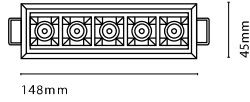

Cut-out 141x38mm

19110-

Cut-out 275x38mm

|        |   | Colour/Reflector | CRI/Temp.    | Angle | Led             | Dimming        | Emergency      |
|--------|---|------------------|--------------|-------|-----------------|----------------|----------------|
| 19101- | 0 | White / Black    | H 90 / 2700K | 1 12° | 0 210 lm / 2W   | On-Off         |                |
|        | 1 | Black            | E 90 / 3000K | 3 34° |                 | N Dali no-push |                |
|        | W | White / White    | F 90 / 4000K | 4 48° |                 |                |                |
| 19102- | 0 | White / Black    | H 90 / 2700K | 1 12° | 0 420 lm / 4W   | On-Off         |                |
|        | 1 | Black            | E 90 / 3000K | 3 34° |                 | N Dali no-push |                |
|        | W | White / White    | F 90 / 4000K | 4 48° |                 |                |                |
| 19105- | 0 | White / Black    | H 90 / 2700K | 1 12° | 1 1050 lm / 10W | - On-Off       | - No Emergency |
|        | 1 | Black            | E 90 / 3000K | 3 34° |                 | D Dali push    | EM Kit 1h      |
|        | W | White / White    | F 90 / 4000K | 4 48° |                 | B Bluetooth    |                |
|        |   |                  |              |       |                 | M Matter       |                |
| 19110- | 0 | White / Black    | H 90 / 2700K | 1 12° | 2 2100 lm / 20W | - On-Off       | - No Emergency |
|        | 1 | Black            | E 90 / 3000K | 3 34° |                 | D Dali push    | EM Kit 1h      |
|        | W | White / White    | F 90 / 4000K | 4 48° |                 | N Dali no-push |                |
|        |   |                  |              |       |                 | B Bluetooth    |                |
|        |   |                  |              |       | M Matter        |                |                |