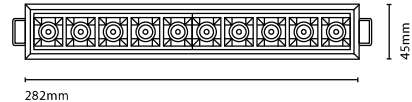

Cut-out 141x38mm

19110-

Cut-out 275x38mm

|        |   | Colour/Reflector | CRI/Temp.    | Angle | Led             | Dimming        | Emergency      |
|--------|---|------------------|--------------|-------|-----------------|----------------|----------------|
| 19101- | 0 | White / Black    | H 90 / 2700K | 1 12° | 0 210 lm / 2W   | On-Off         |                |
|        | 1 | Black            | E 90 / 3000K | 3 34° |                 | N Dali no-push |                |
|        | W | White / White    | F 90 / 4000K | 4 48° |                 |                |                |
| 19102- | 0 | White / Black    | H 90 / 2700K | 1 12° | 0 420 lm / 4W   | On-Off         |                |
|        | 1 | Black            | E 90 / 3000K | 3 34° |                 | N Dali no-push |                |
|        | W | White / White    | F 90 / 4000K | 4 48° |                 |                |                |
| 19105- | 0 | White / Black    | H 90 / 2700K | 1 12° | 1 1050 lm / 10W | - On-Off       | - No Emergency |
|        | 1 | Black            | E 90 / 3000K | 3 34° |                 | D Dali push    | EM Kit 1h      |
|        | W | White / White    | F 90 / 4000K | 4 48° |                 | B Bluetooth    |                |
|        |   |                  |              |       |                 | M Matter       |                |
| 19110- | 0 | White / Black    | H 90 / 2700K | 1 12° | 2 2100 lm / 20W | - On-Off       | - No Emergency |
|        | 1 | Black            | E 90 / 3000K | 3 34° |                 | D Dali push    | EM Kit 1h      |
|        | W | White / White    | F 90 / 4000K | 4 48° |                 | N Dali no-push |                |
|        |   |                  |              |       |                 | B Bluetooth    |                |
|        |   |                  |              |       | M Matter        |                |                |