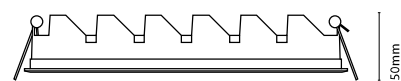

• Customization options available under request:  
Special colors (minimum units)

19205-  
Boxet Adjustable 10 W

161mm

Cut-out 154x55mm

19210-  
Boxet Adjustable 20 W

294mm

Cut-out 288x55mm

|        | Colour          | CRI/Temp.    | Angle | Led             | Dimming        | Emergency      |
|--------|-----------------|--------------|-------|-----------------|----------------|----------------|
| 19205- | 0 White         | H 90 / 2700K | 1 12° | 1 1050 lm / 10W | - On-Off       | - No Emergency |
|        | 1 Black         | E 90 / 3000K | 3 34° |                 | D Dali push    | EM Kit 1h      |
|        | W White / White | F 90 / 4000K | 4 48° |                 | B Bluetooth    |                |
|        |                 |              |       |                 | M Matter       |                |
|        | Colour          | CRI/Temp.    | Angle | Led             | Dimming        | Emergency      |
| 19210- | 0 White         | H 90 / 2700K | 1 12° | 2 2100 lm / 20W | - On-Off       | - No Emergency |
|        | 1 Black         | E 90 / 3000K | 3 34° |                 | D Dali push    | EM Kit 1h      |
|        | W White / White | F 90 / 4000K | 4 48° |                 | N Dali no-push |                |
|        |                 |              |       |                 | B Bluetooth    |                |
|        |                 |              |       | M Matter        |                |                |