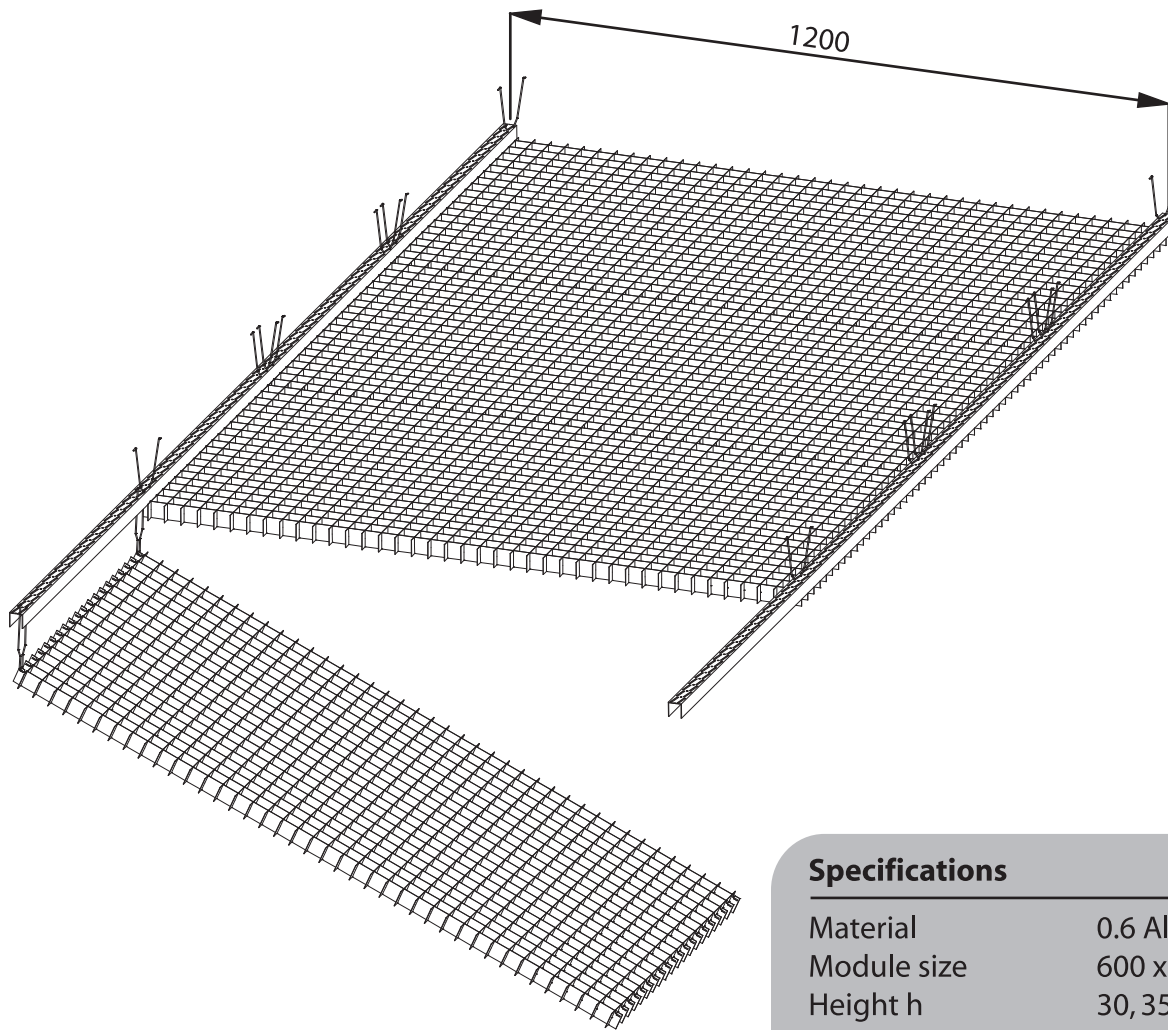

Louvre

Specifications

Material	0.6 Alum
Module size	600 x 1200mm
Height h	30, 35 or 40mm
Grid size a x b	35x35, 40x40, 50x50, 75x75, 86x86 or 100x100mm
Standard colors	RAL9003, RAL9006 or RAL9005
Special colors	on request