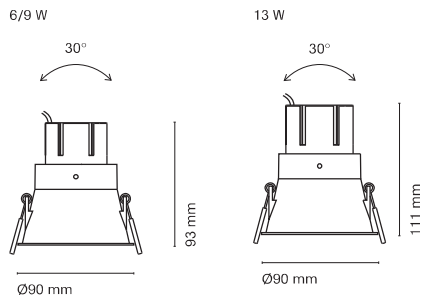

Tolva M

00411-
Tolva M Adjustable
6/9 W

Cut-out 85mm