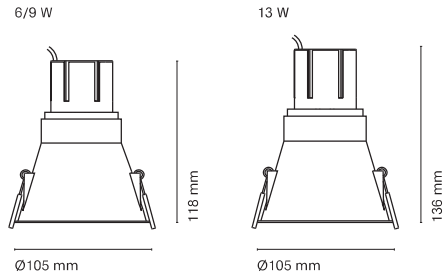

Tolva L

00401-
Tolva L SYM

Cut-out 100mm

00402-
Tolva L ASYM